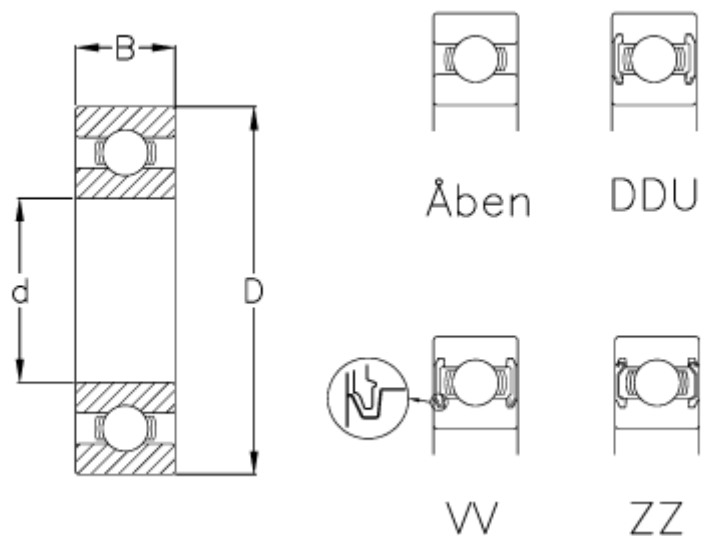

Data Sheet

Article number: 5701015009076
Description: NSK Bearing 6002 DDU CM-6
Note: Contact sealed

Measures

= 6002
B = 9
d = 15
D = 32